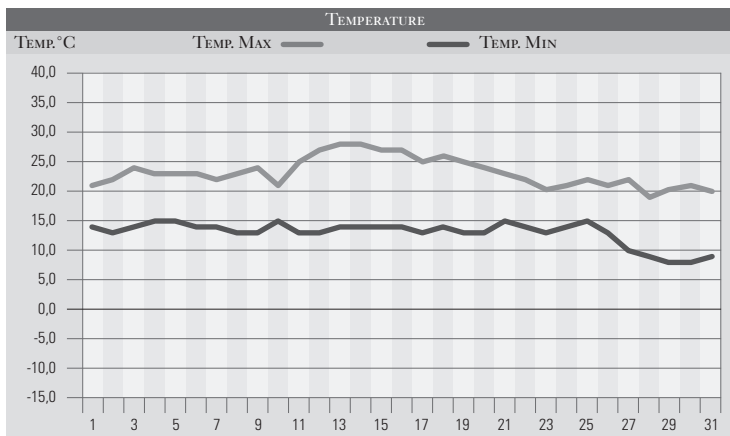

OTTOBRE 2001

| GIORNO | T.MIN | T.MAX | PREC.(mm) | OSSERVAZIONI |
|-----------------|-------------|-------------|-------------|---|
| 1 | 14,0 | 21,0 | | Sereno, bella e tiepida giornata |
| 2 | 13,0 | 22,0 | | Variabile |
| 3 | 14,0 | 24,0 | | Poco nuvoloso |
| 4 | 15,0 | 23,0 | | Variabile |
| 5 | 15,0 | 23,0 | 1,0 | Coperto da ovest, piovaschi sparsi |
| 6 | 14,0 | 23,0 | 2,0 | Rovesci sparsi-forte temporale a Villa Pitignano (PG) |
| 7 | 14,0 | 22,0 | | Variabile |
| 8 | 13,0 | 23,0 | | Nuvoloso |
| 9 | 13,0 | 24,0 | | Nuvoloso |
| 10 | 15,0 | 21,0 | 3,0 | Coperto, deboli piogge in mattinata-miglioramento |
| 11 | 13,0 | 25,0 | | Da sereno a poco nuvoloso |
| 12 | 13,0 | 27,0 | | Poco nuvoloso, aumento delle temperature |
| 13 | 14,0 | 28,0 | | Poco nuvoloso |
| 14 | 14,0 | 28,0 | | Sereno |
| 15 | 14,0 | 27,0 | | Sereno, temperature sempre sopra le medie |
| 16 | 14,0 | 27,0 | | Velato |
| 17 | 13,0 | 25,0 | | Sereno |
| 18 | 14,0 | 26,0 | | Sereno |
| 19 | 13,0 | 25,0 | | Sereno |
| 20 | 13,0 | 24,0 | | Variabile, peggioramento dalla serata |
| 21 | 15,0 | 23,0 | 10,0 | Temporali sparsi al mattino-forti rovesci est reg. |
| 22 | 14,0 | 22,0 | | Da poco nuvoloso a variabile |
| 23 | 13,0 | 20,0 | | Variabile |
| 24 | 14,0 | 21,0 | 8,0 | Piogge al mattino, variabile nel corso della giornata |
| 25 | 15,0 | 22,0 | | Sereno, temperature in diminuzione |
| 26 | 13,0 | 21,0 | | Sereno |
| 27 | 10,0 | 22,0 | | Nebbia al mattino, poco nuvoloso in giornata |
| 28 | 9,0 | 19,0 | | Poco nuvoloso |
| 29 | 8,0 | 20,0 | | Variabile |
| 30 | 8,0 | 21,0 | | Poco nuvoloso, nebbia in rapido dissolvimento |
| 31 | 9,0 | 20,0 | | Variabile, nebbia al mattino in rapido dissolvimento |
| MED.TOT. | 13,0 | 23,2 | 24,0 | |