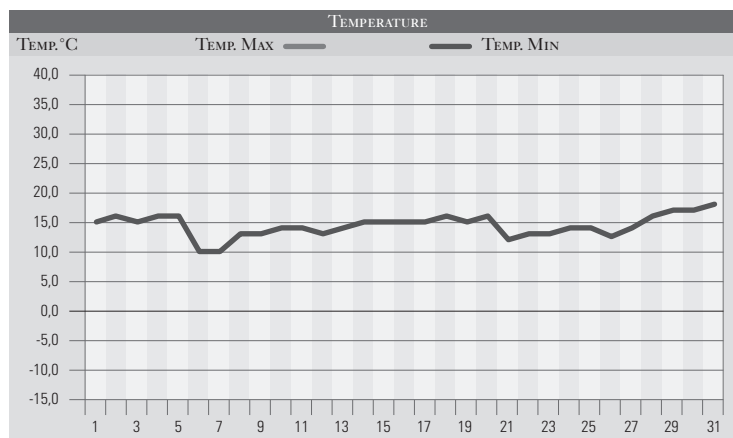

# MAGGIO 2001

GIORNO	T <sub>MIN</sub>	T <sub>MAX</sub>	PREC.(mm)	OSSERVAZIONI
1	15,0	28,0		Sereno, temperature in aumento
2	16,0	29,0		Sereno, cumuli sparsi, giornata calda
3	15,0	26,0		Variabile-forte temporale in Valnerina
4	16,0	27,0		Variabile, rovesci in Appennino
5	16,0	21,0		Variabile, temporali in Appennino
6	10,0	12,0	15,0	Coperto, pegg. da sud-ovest, piogge in serata
7	10,0	12,0	10,0	Coperto, piogge in matt, miglioramento nel pom.
8	13,0	23,0		Poco nuvoloso
9	13,0	22,0		Poco nuvoloso
10	14,0	23,0		Poco nuvoloso-temporale nel sud della regione
11	14,0	23,0		Variabile
12	13,0	24,0		Sereno
13	14,0	26,0		Sereno
14	15,0	25,0		Sereno
15	15,0	25,0		Variabile
16	15,0	26,0		Poco nuvoloso
17	15,0	28,0		Poco nuvoloso, aumento delle temperature
18	16,0	28,0		Variabile con isolati piovaschi
19	15,0	27,0		Variabile da nord, tramontana moderata, calo temp.
20	16,0	20,0	2,0	Nuvoloso da sud con piovaschi
21	12,0	22,0	3,0	Nuvoloso, piovaschi
22	13,0	20,0		Variabile
23	13,0	22,0		Variabile
24	14,0	23,0	4,0	Variabile da nord-ovest, temporali isolati
25	14,0	24,0	1,0	Variabile da nord-ovest, piovaschi
26	13,0	23,0		Sereno
27	14,0	27,0		Sereno, sensibile aumento delle temperature
28	16,0	29,0		Sereno
29	17,0	30,0		Sereno
30	17,0	31,0		Sereno
31	18,0	32,0		Sereno, primo caldo stagionale
MED.TOT.	14,4	24,5	35,0	

RIEPILOGO		
GIORNI DI PIOGGIA	6	Mese con scarse precipitazioni.
TEMPERATURE MIN°c	10,0	
TEMPERATURE MAX°c	32,0	
PIOGGIA MAX 24 H(MM)	15,0	